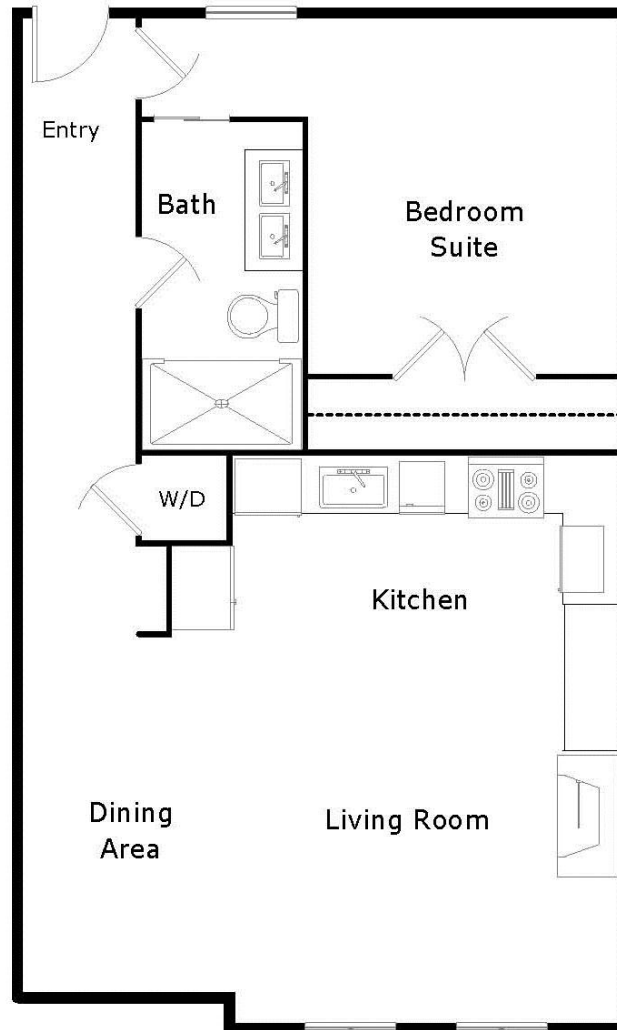

Residence Six

1 Bedroom/1 Bath | Approx. 651 sq. ft.

Offered at $695,000 | Est. HOA $450.83

Unit 6

Presented by Anne Herrera – Sotheby’s International Realty - DRE# 01413563

Anne.Herrera@sothebyshomes.com 415-901-1795 www.200Dolores.com

Note: Prices are subject to change without notice. All square footage references are approximations and are not warranted by Sotheby’s International Realty or the developer. HOA fee does not include property taxes.