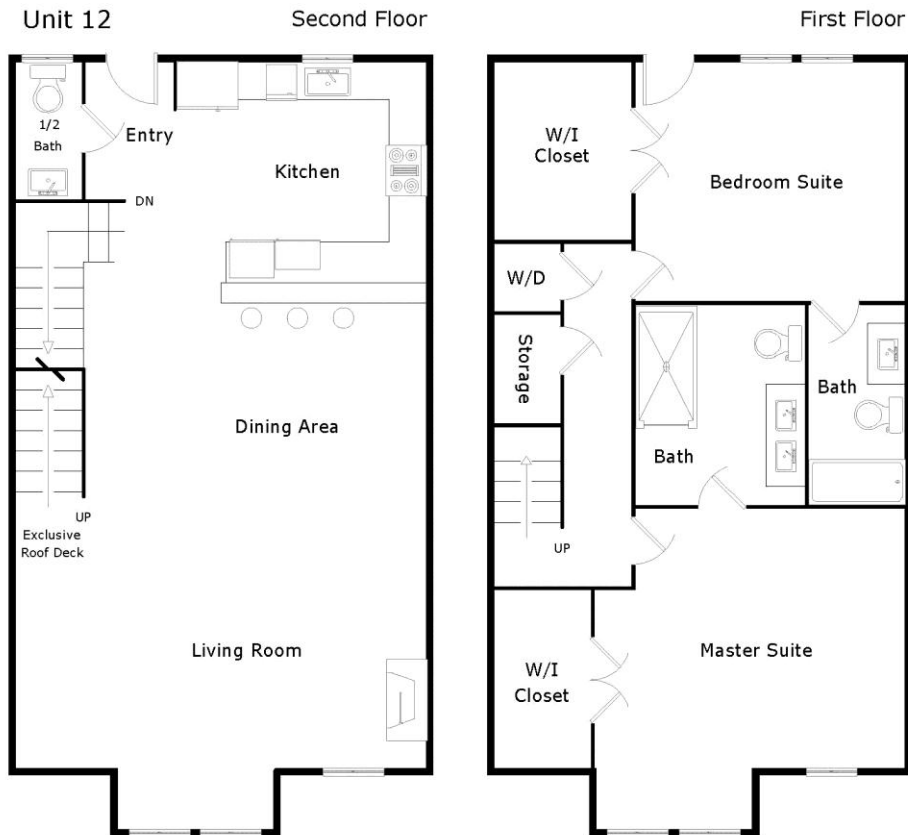

## Residence Twelve

2 Bedroom/2.5 Bath | Approx. 1,492 sq. ft.

Offered at \$1,575,000 | Est. HOA \$546.94

Presented by Anne Herrera – Sotheby’s International Realty - DRE# 01413563

[Anne.Herrera@sothebyshomes.com](mailto:Anne.Herrera@sothebyshomes.com) 415-901-1795 [www.200Dolores.com](http://www.200Dolores.com)